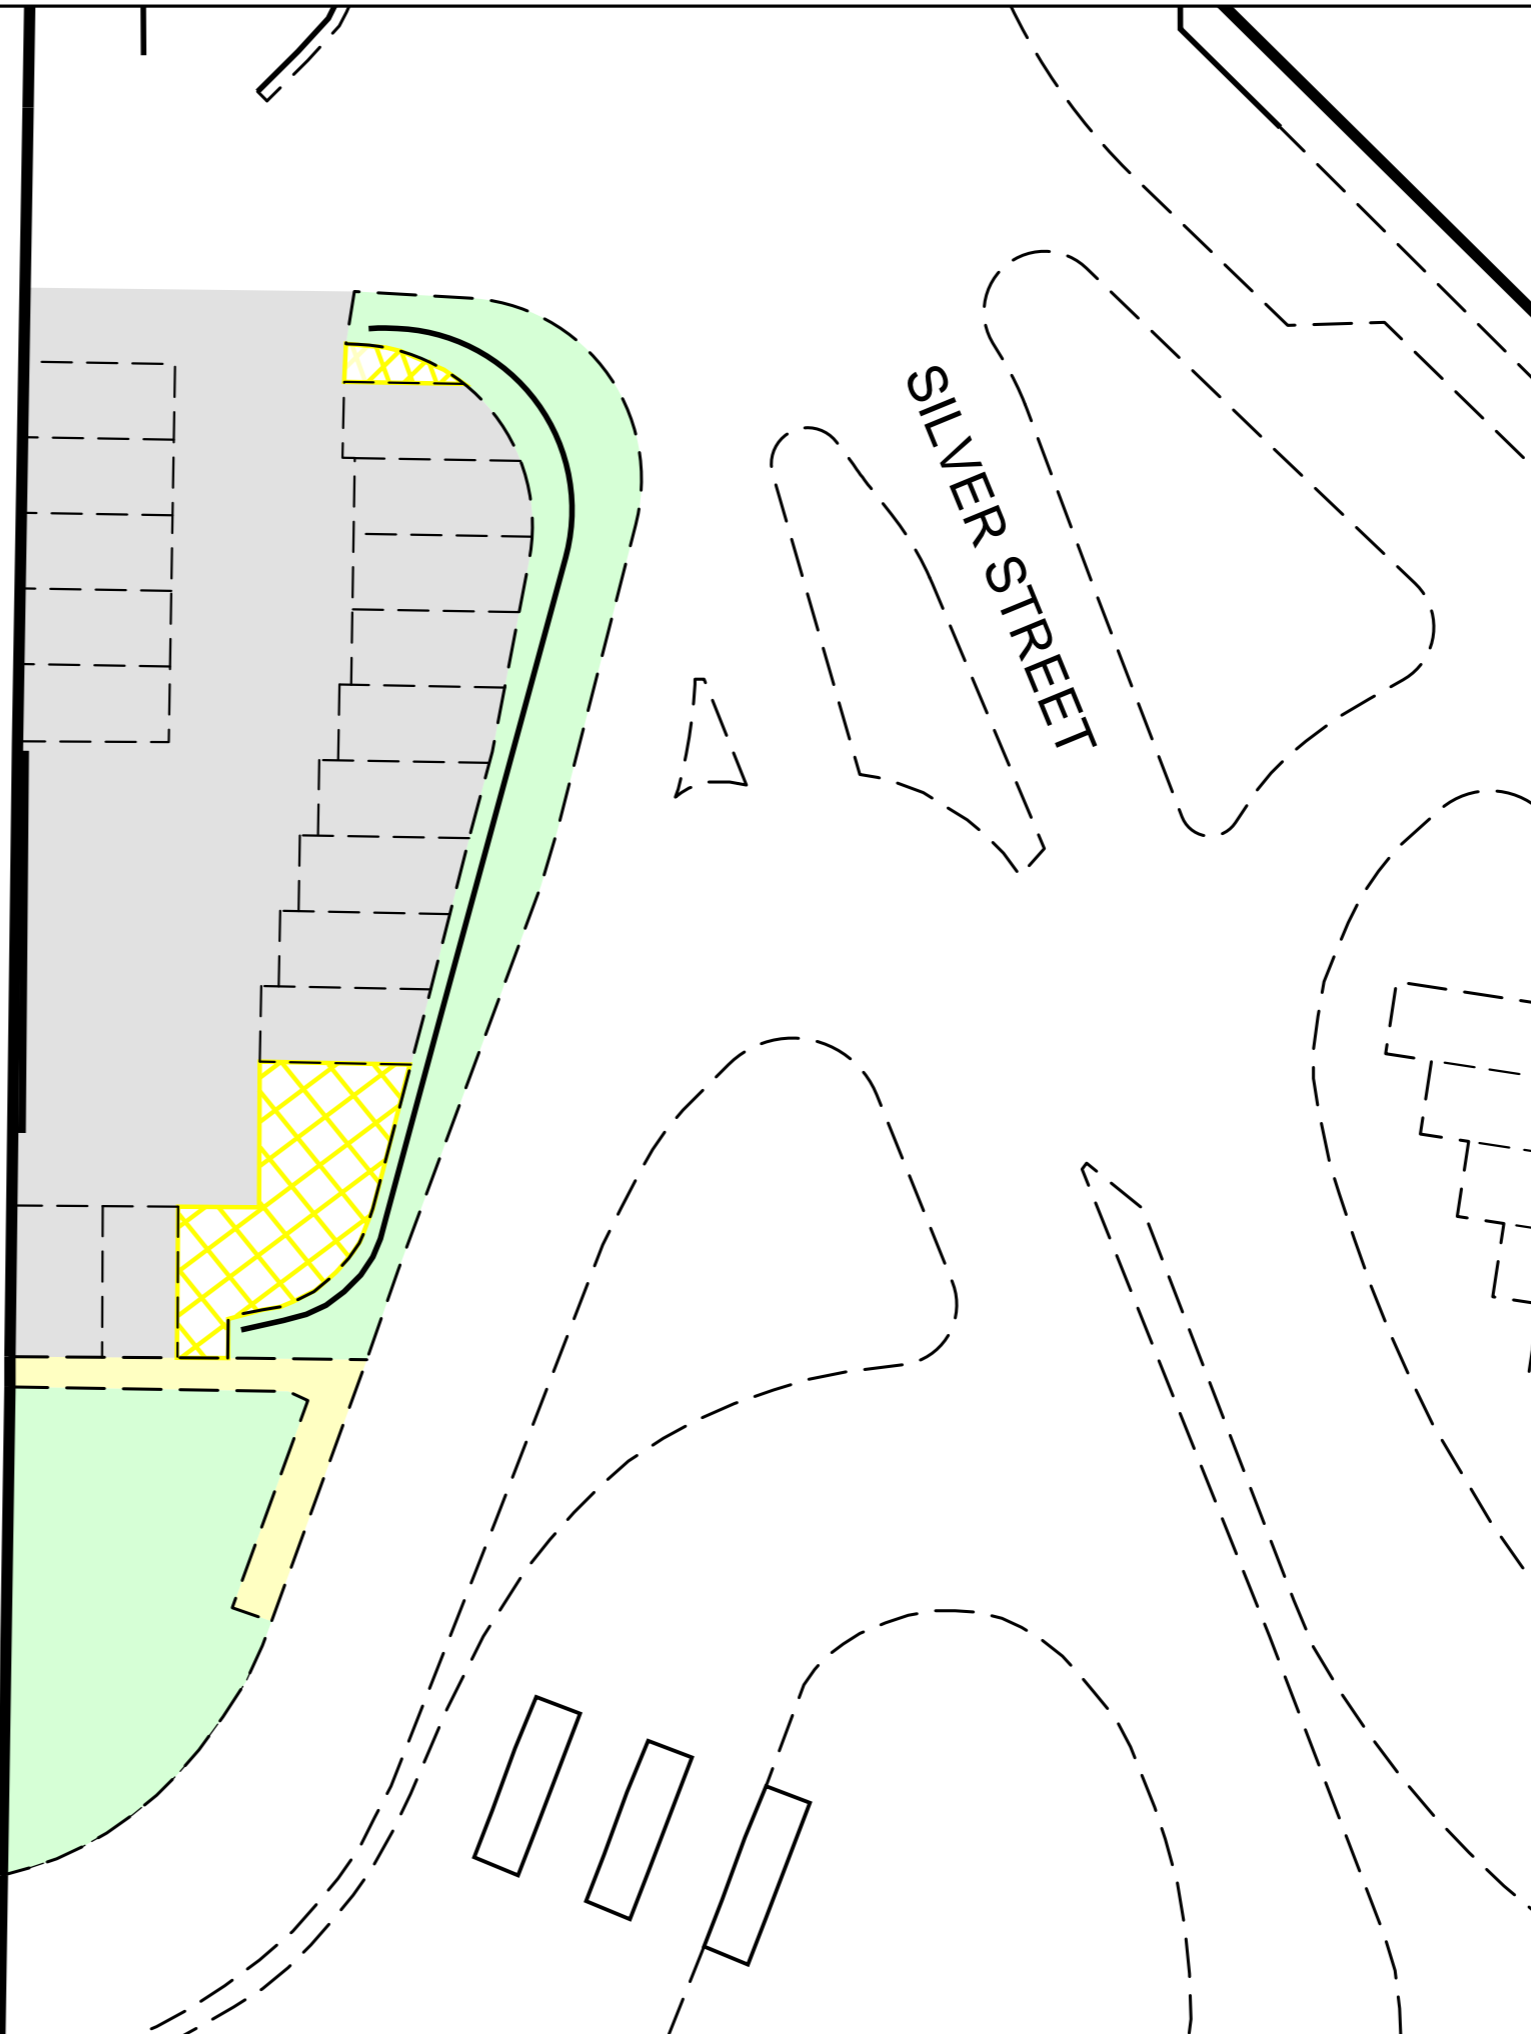

Multistorey
Car Park 2

Key

 Hatched areas - No parking

Total No.16 Car Parking Spaces

Date	Rev	Details

Project:

Civil Parking Enforcement

Drawing:

Market Traders Car Park

Drawn:	JH	Scale:	1/250 @ A3
Surveyed:	OS	Date:	May 2023

Drawing No: **P2070/39**

Engineering and Design Services
 Town Hall
 Walter Stranz Square
 Redditch
 Worcs B98 8AH