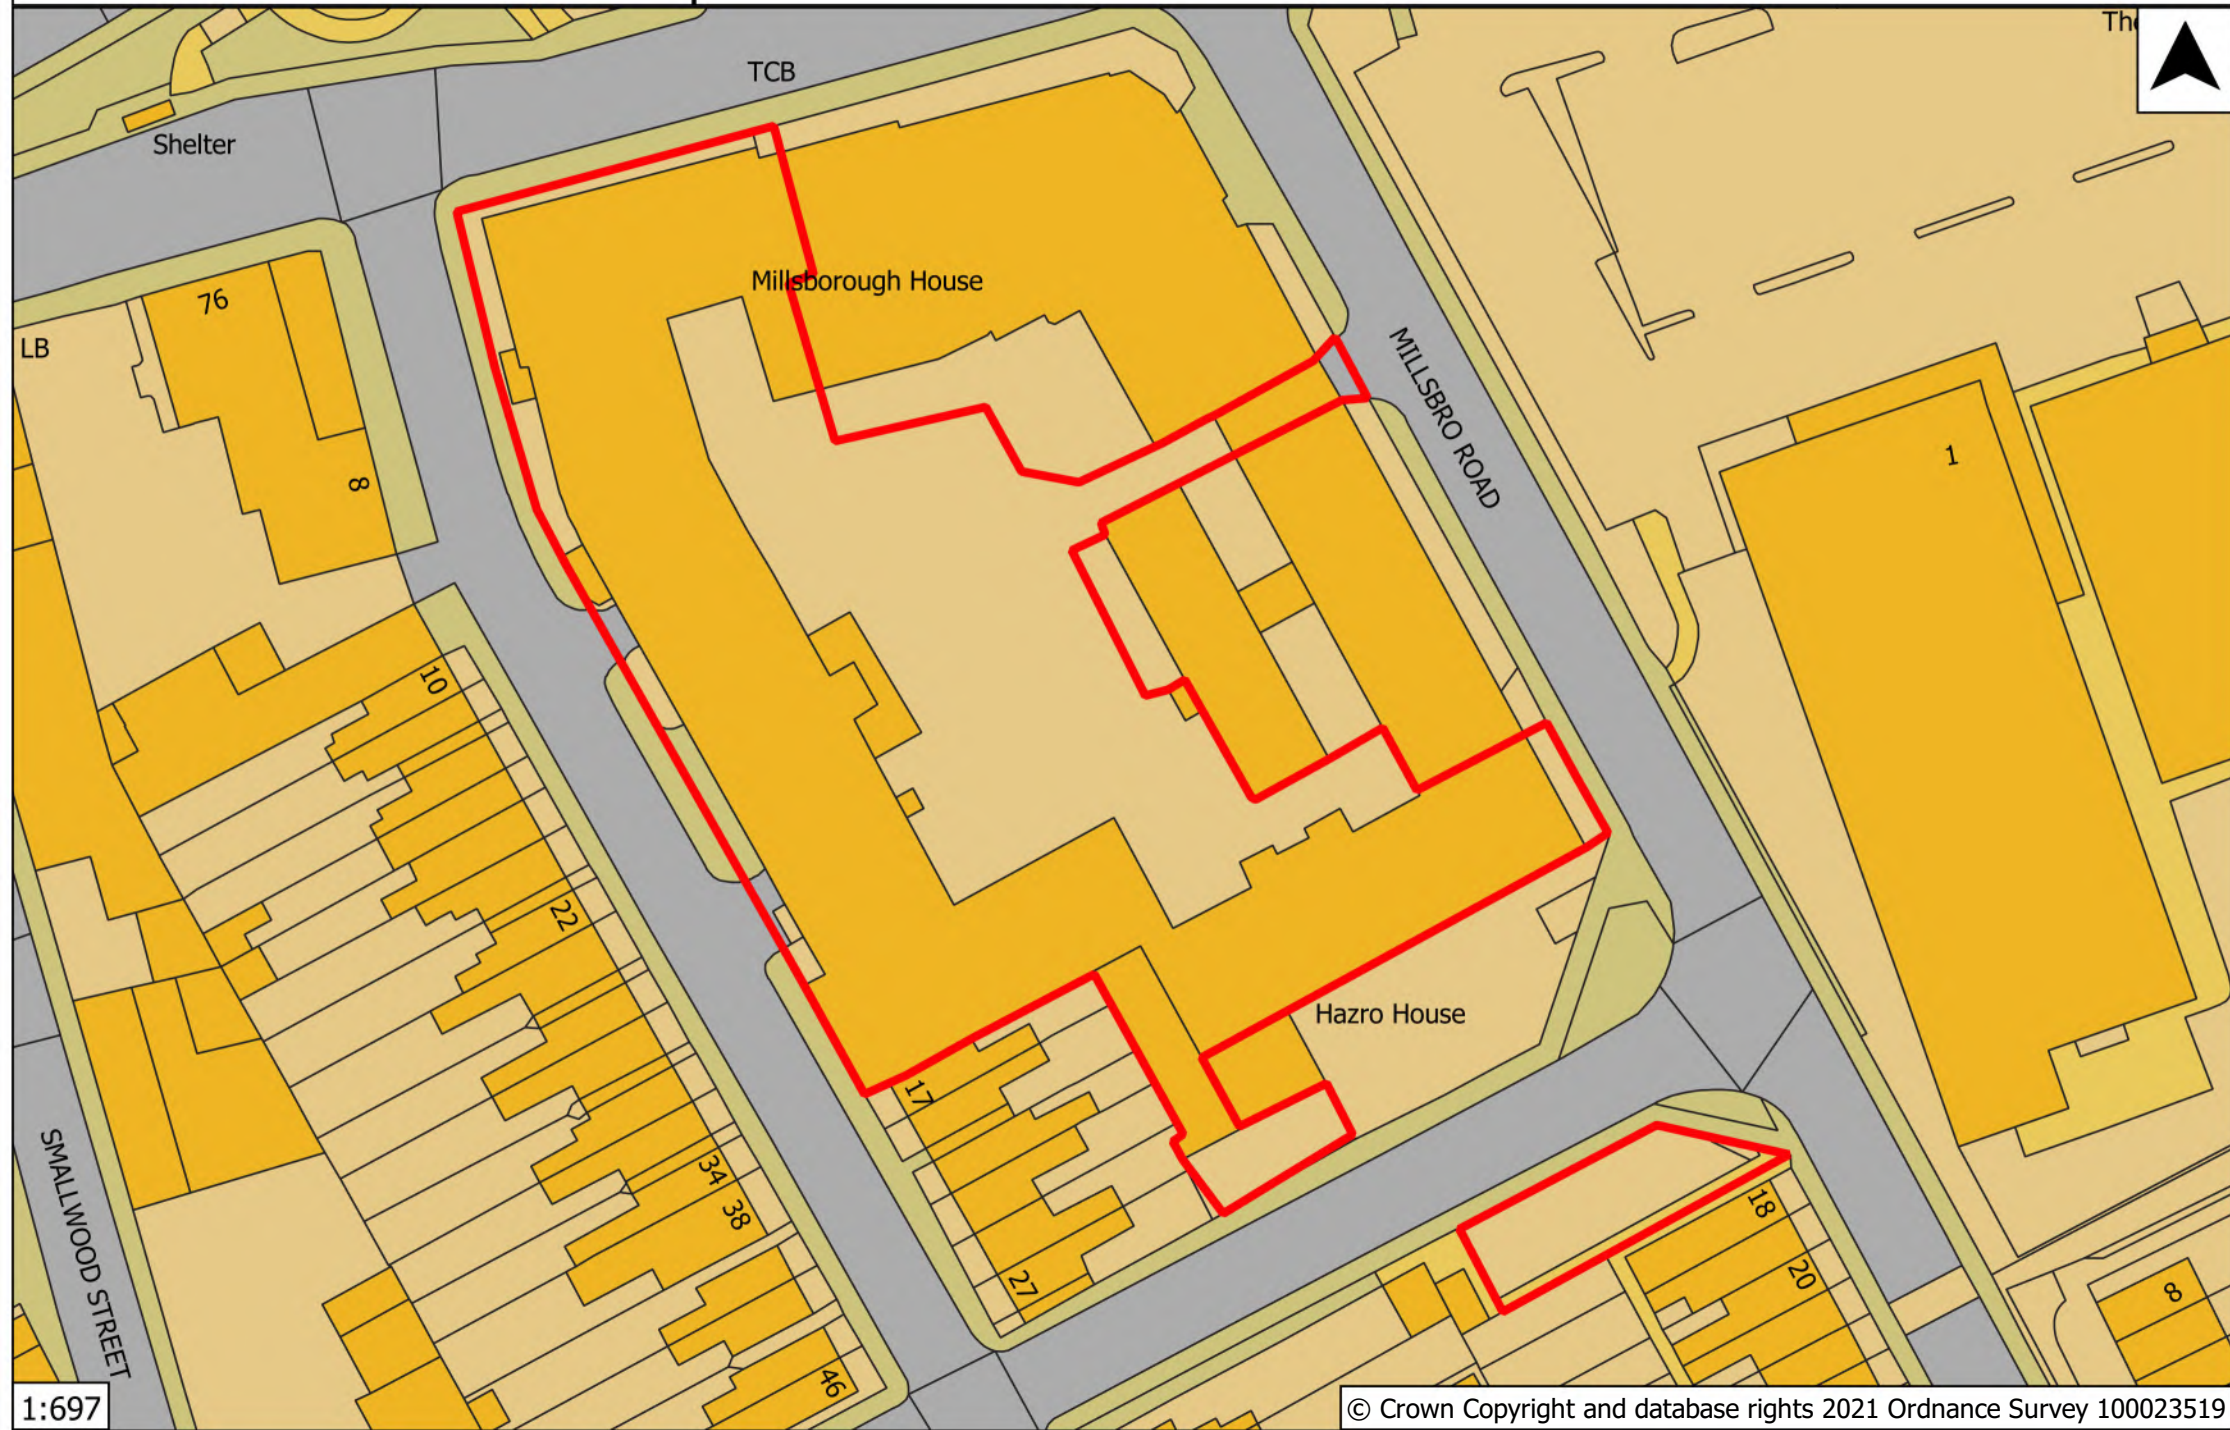

16

22

15

19

25

30

24

106.1m

© Crown Copyright and database rights 2021 Ordnance Survey 100023519

1:793

Th

**Brownfield Land Register for
Redditch Borough**

Site Reference: RBLR15
Site Address: Victoria Works, Edward Street

© Crown Copyright and database rights 2021 Ordnance Survey 100023519