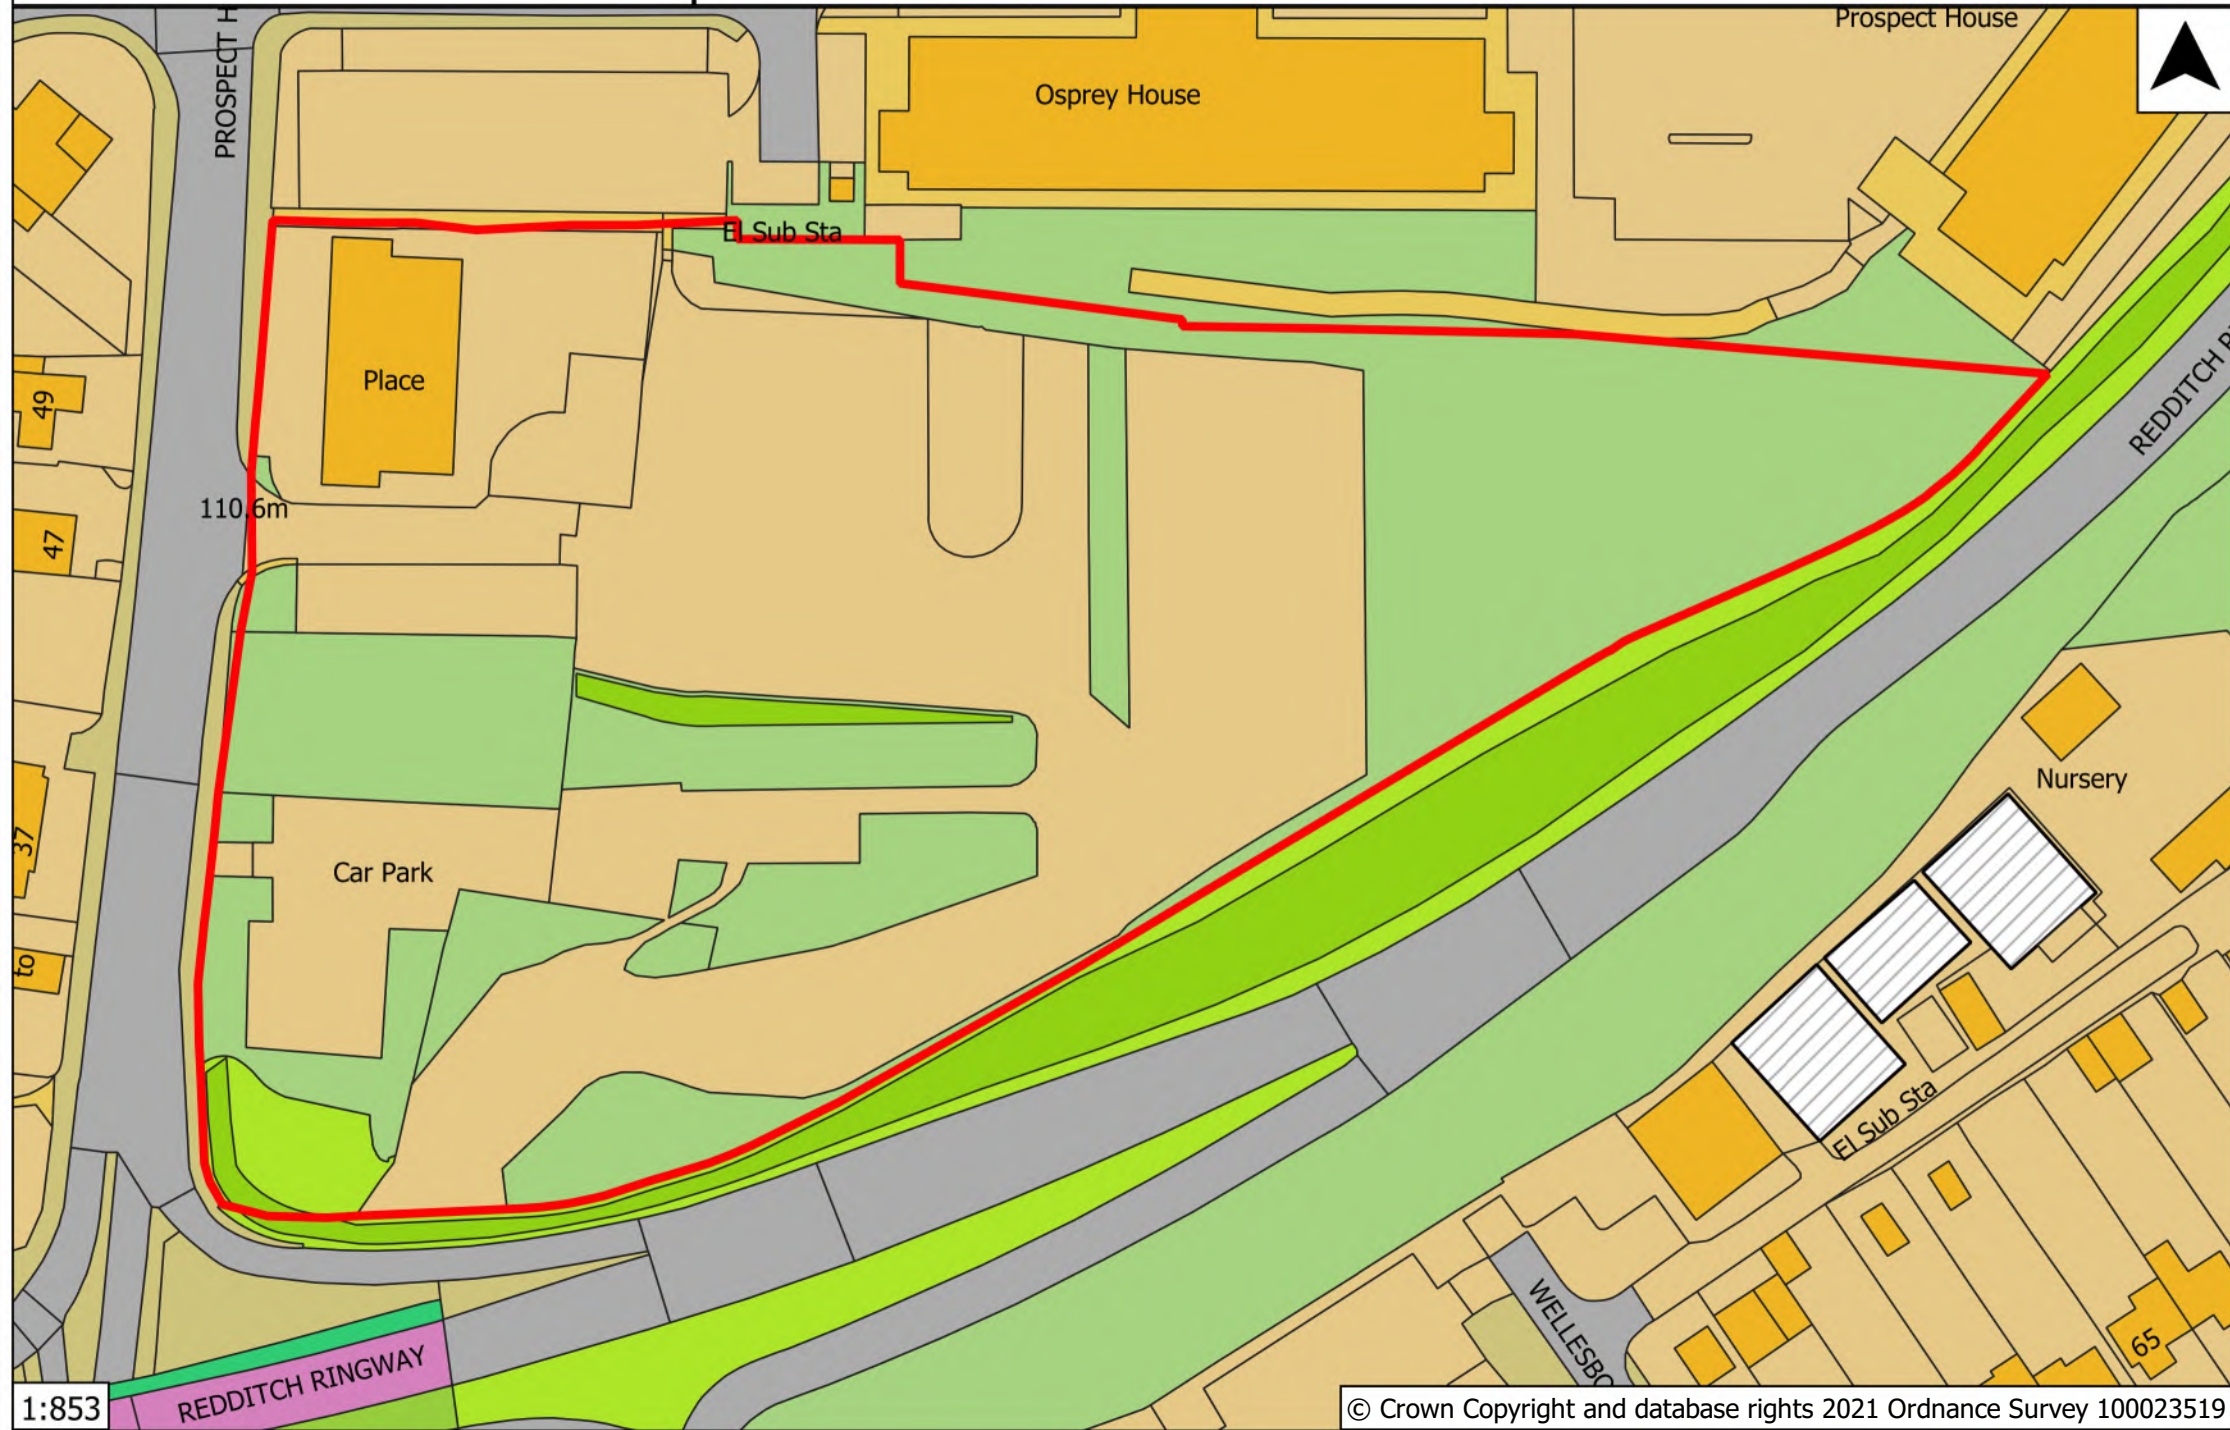

**Brownfield Land Register for
Redditch Borough**

Site Reference: RBLR16
Site Address: Prospect Hill