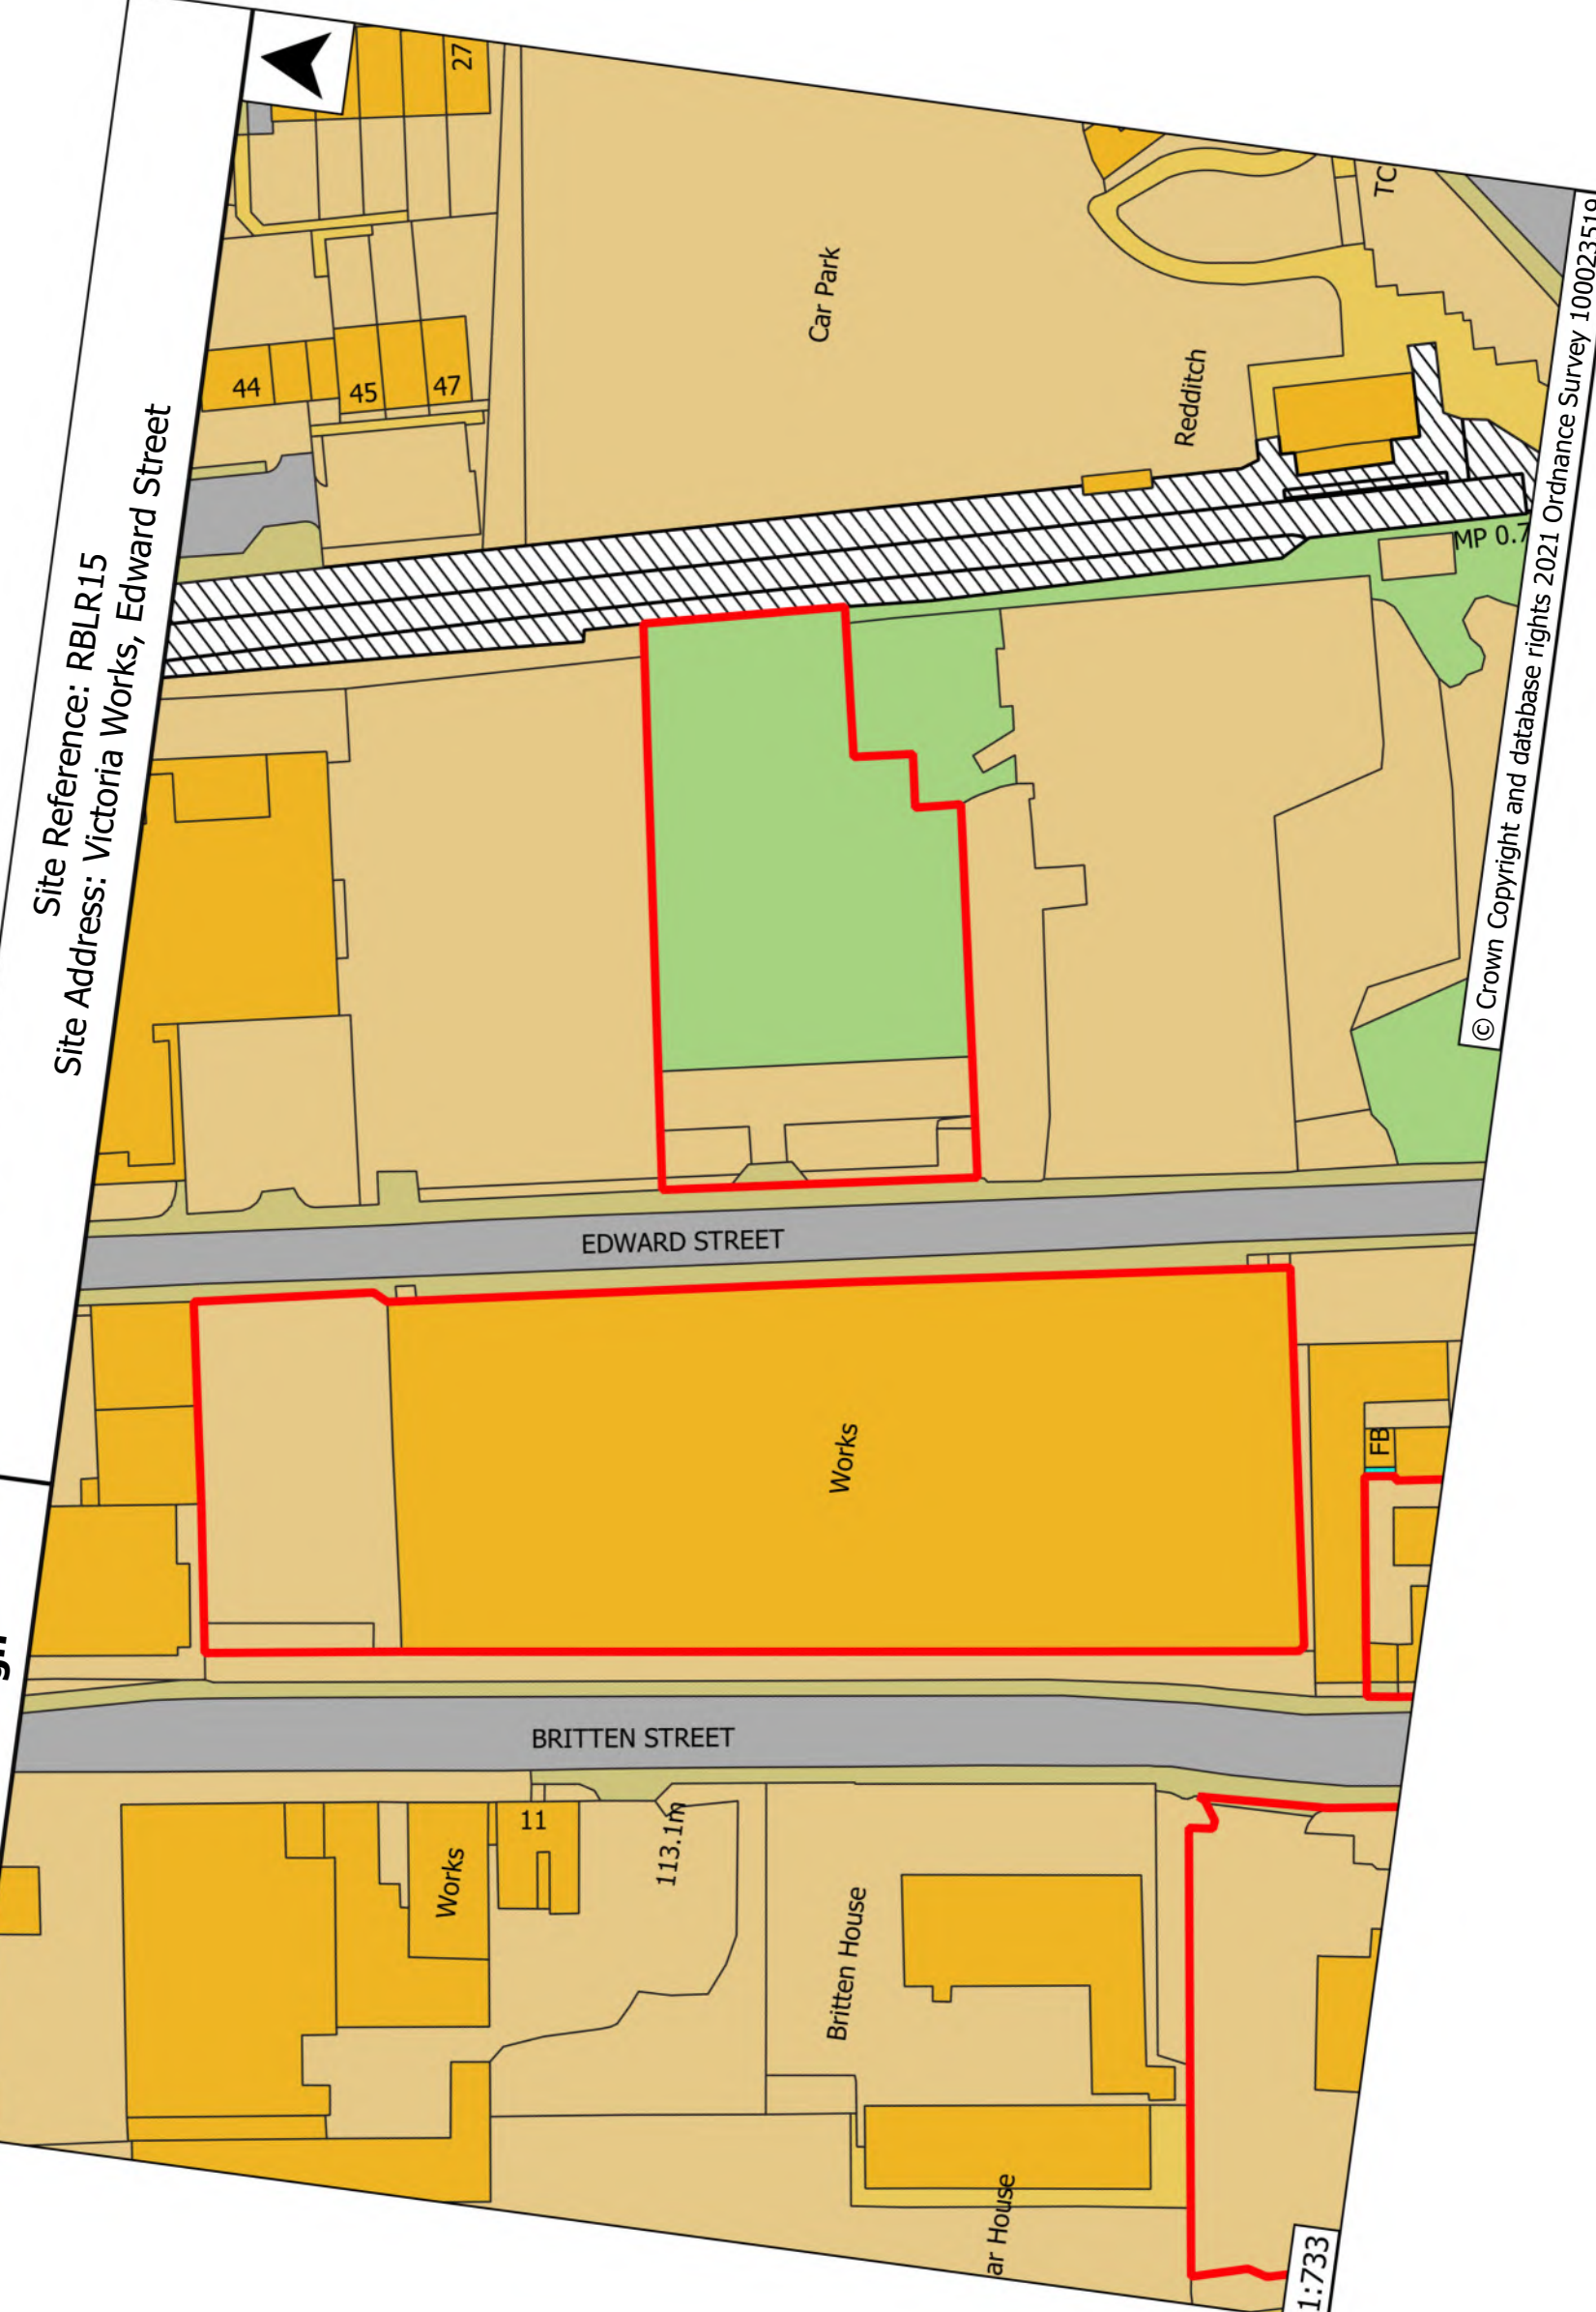

© Crown Copyright and database rights 2021 Ordnance Survey 100023519

1:793

Th

**Brownfield Land Register for
Redditch Borough**

Site Reference: RBLR15
Site Address: Victoria Works, Edward Street

© Crown Copyright and database rights 2021 Ordnance Survey 100023519

**Brownfield Land Register for
Redditch Borough**

Site Reference: RBLR16
Site Address: Prospect Hill

**Brownfield Land Register for
Redditch Borough**

Site Reference: RBLR17
Site Address: Millfields

1:1091

Site Reference: RBLR20

Site Address: Land to the rear of Nos 213-229 Ibstock Close