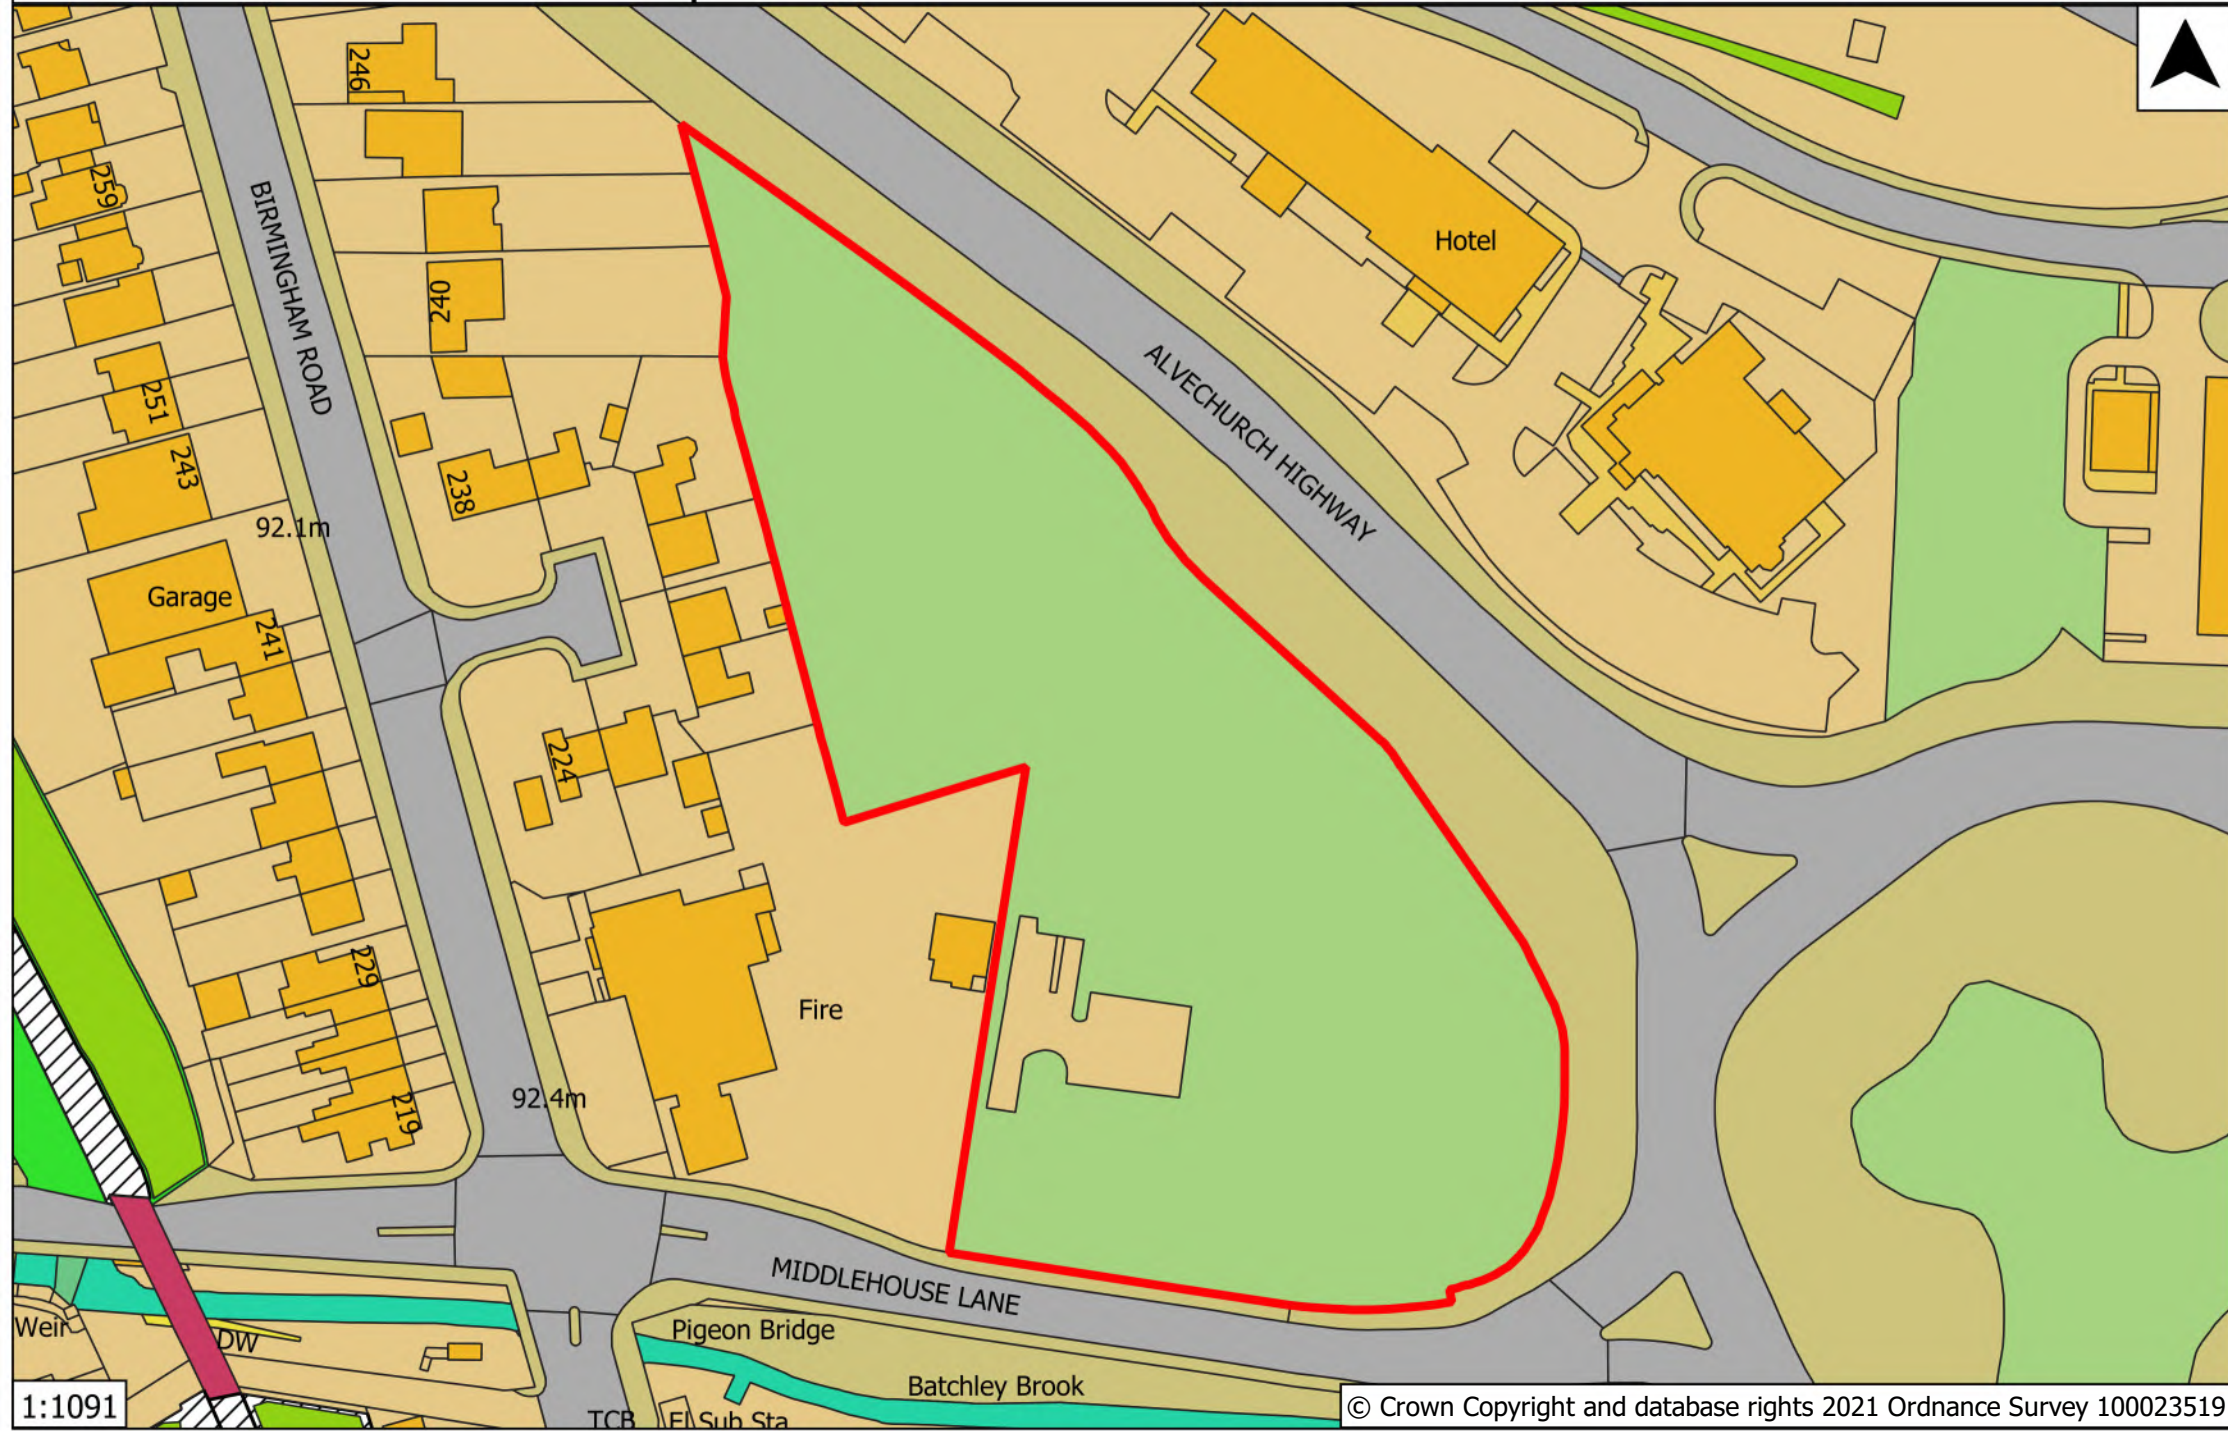

**Brownfield Land Register for
Redditch Borough**

Site Reference: RBLR17
Site Address: Millfields

1:1091

© Crown Copyright and database rights 2021 Ordnance Survey 100023519