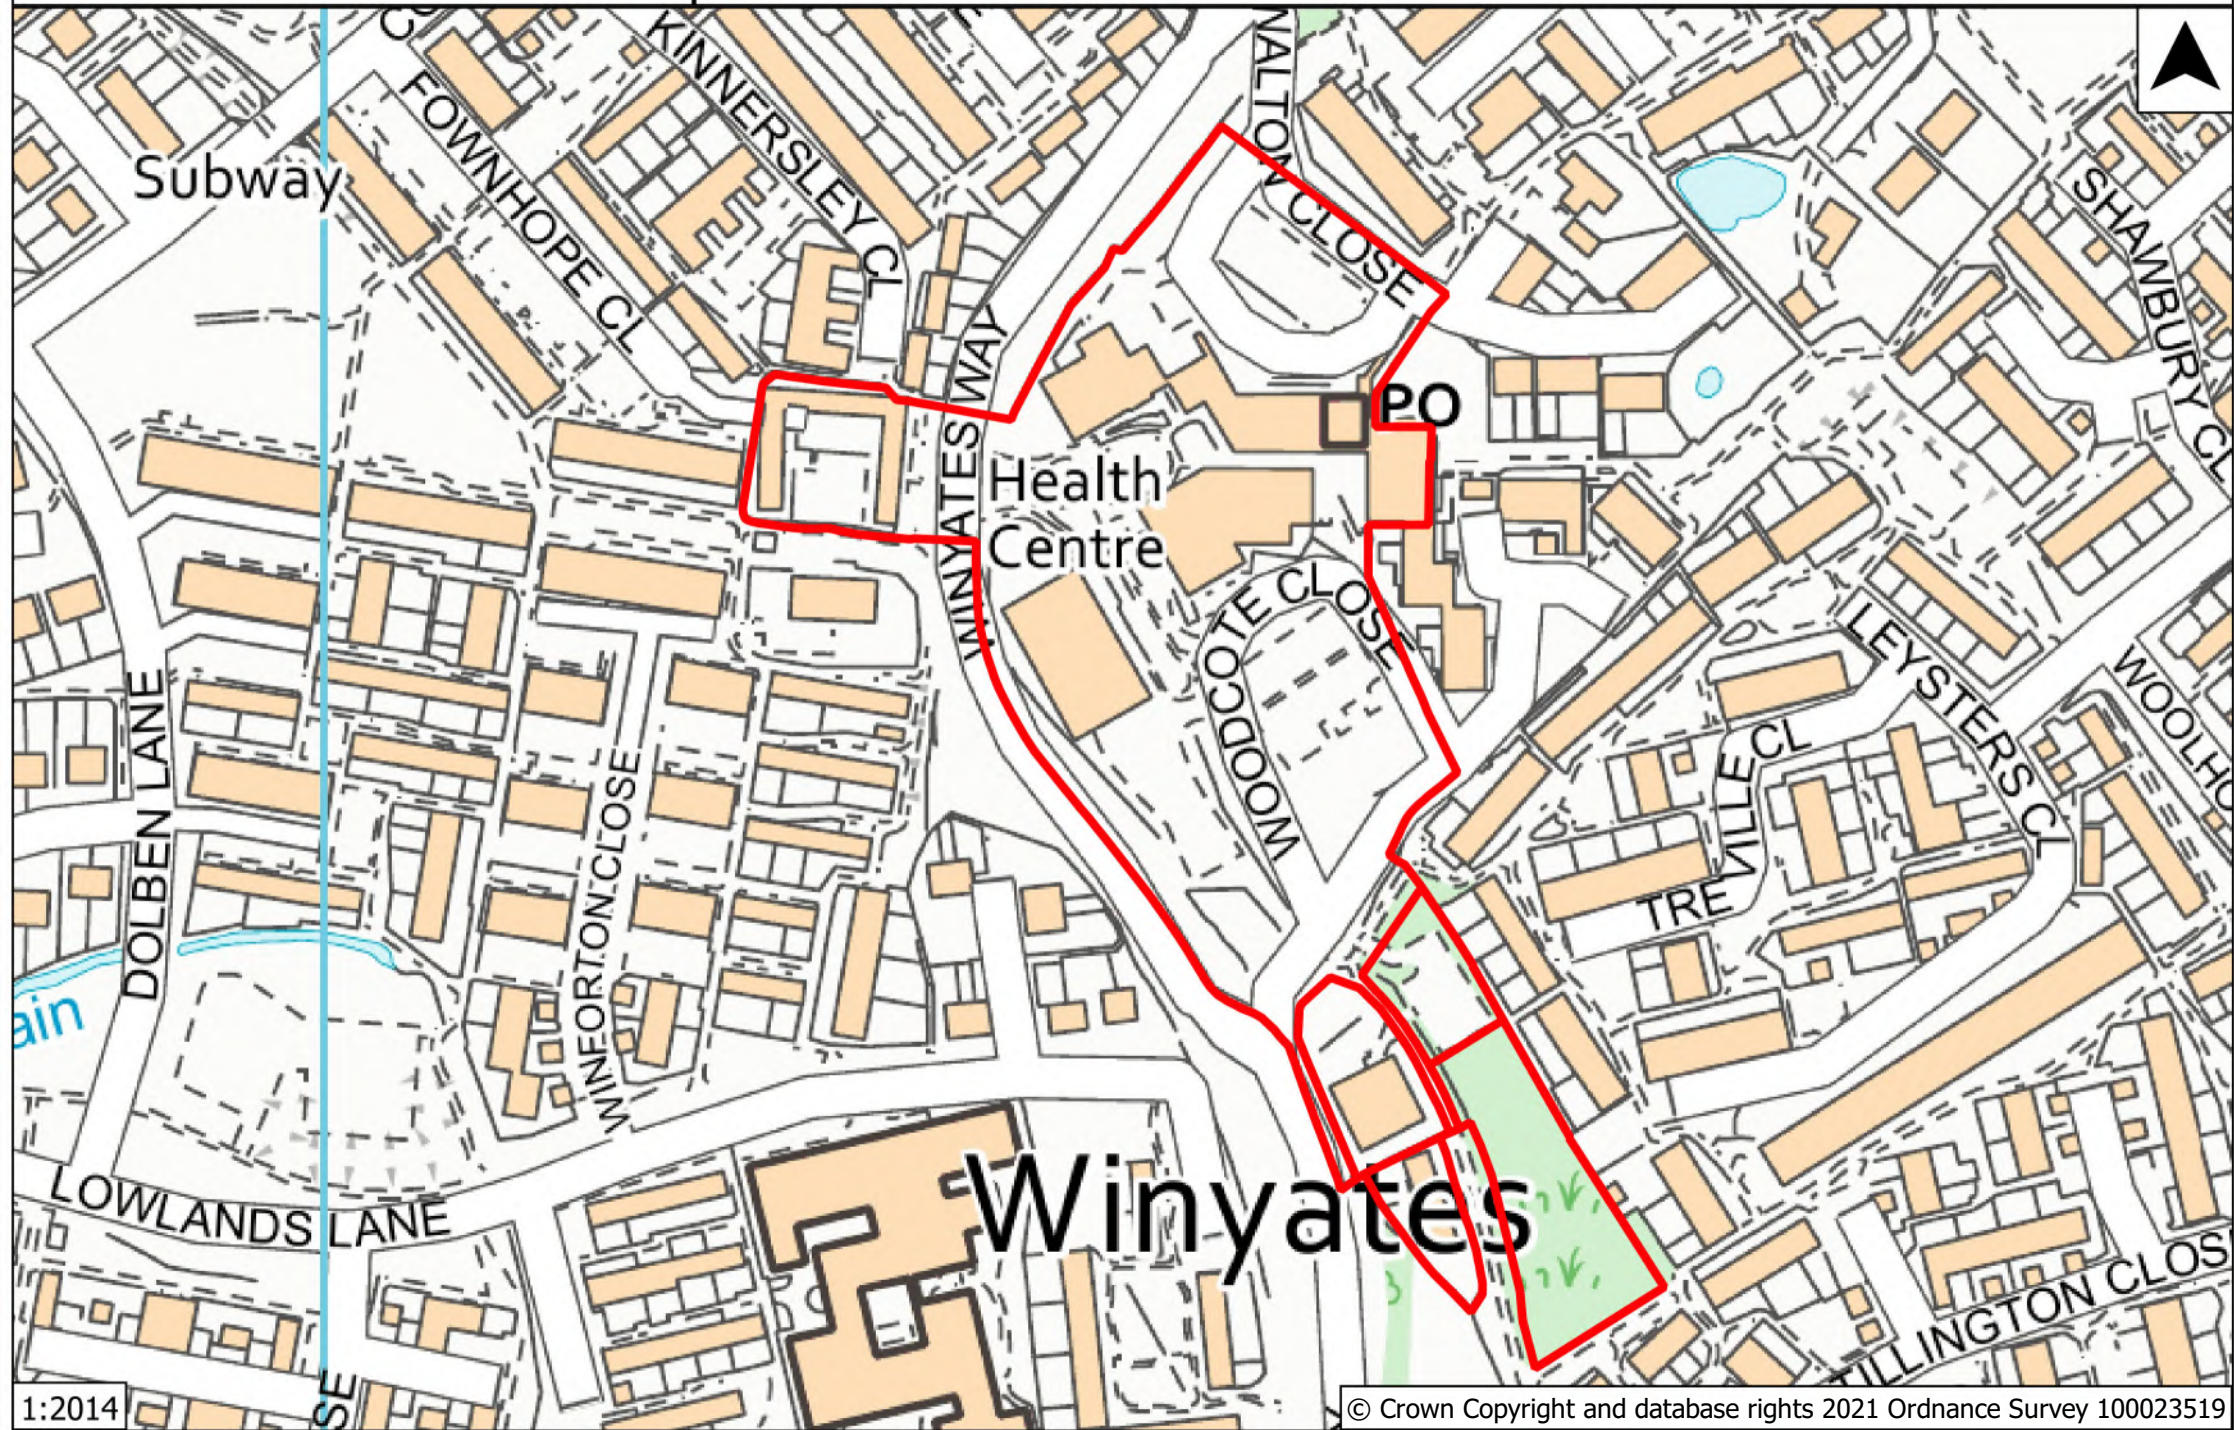

16

22

15

19

25

30

24

106.1m

© Crown Copyright and database rights 2021 Ordnance Survey 100023519

1:793

Th

**Brownfield Land Register for
Redditch Borough**

Site Reference: RBLR15
Site Address: Victoria Works, Edward Street

© Crown Copyright and database rights 2021 Ordnance Survey 100023519

Site Reference: RBLR20

Site Address: Land to the rear of Nos 213-229 Ibstock Close