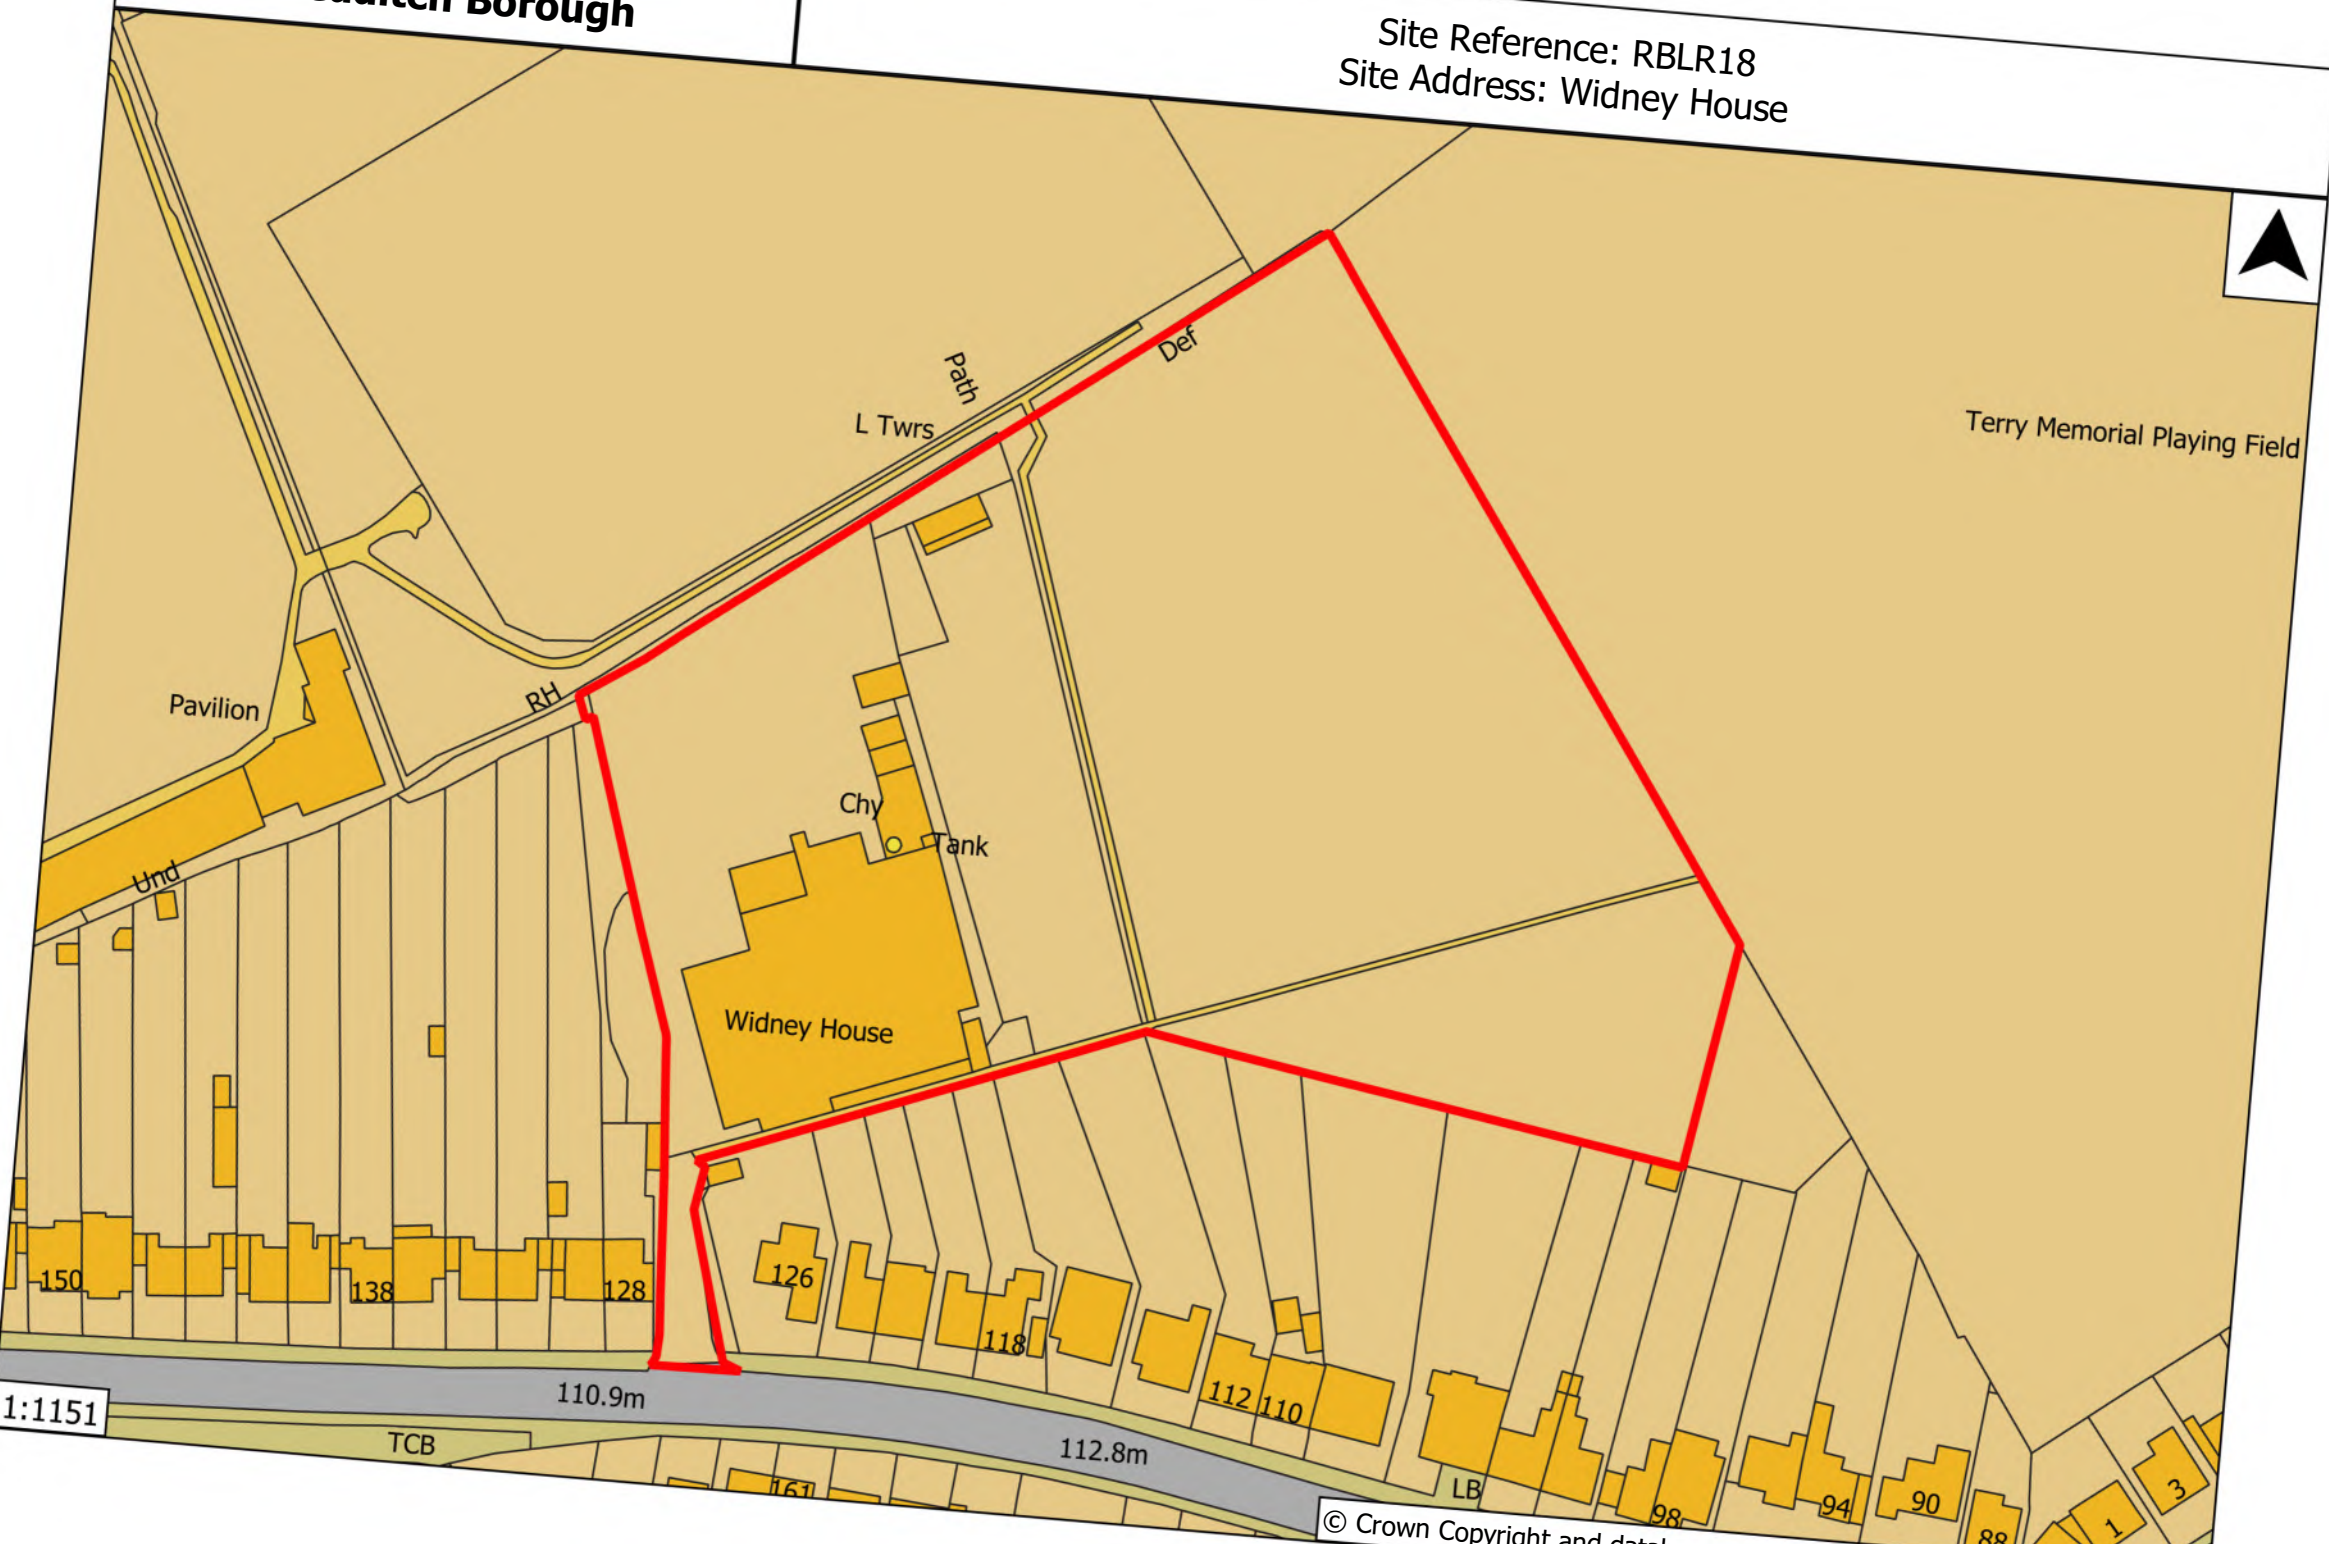

© Crown Copyright and database rights 2021 Ordnance Survey 100023519

1:793

Th

**Brownfield Land Register for
Redditch Borough**

Site Reference: RBLR15
Site Address: Victoria Works, Edward Street

© Crown Copyright and database rights 2021 Ordnance Survey 100023519

**Brownfield Land Register for
Redditch Borough**

Site Reference: RBLR16
Site Address: Prospect Hill

**Brownfield Land Register for
Redditch Borough**

Site Reference: RBLR17
Site Address: Millfields

1:1091

© Crown Copyright and database rights 2021 Ordnance Survey 100023519

Brownfield Land Register for Redditch Borough

Site Reference: RBLR18
Site Address: Widney House

Terry Memorial Playing Field

1:1151

Ps

**Brownfield Land Register for
Redditch Borough**

Site Reference: RBLR20

Site Address: Land to the rear of Nos 213-229 Ibstock Close