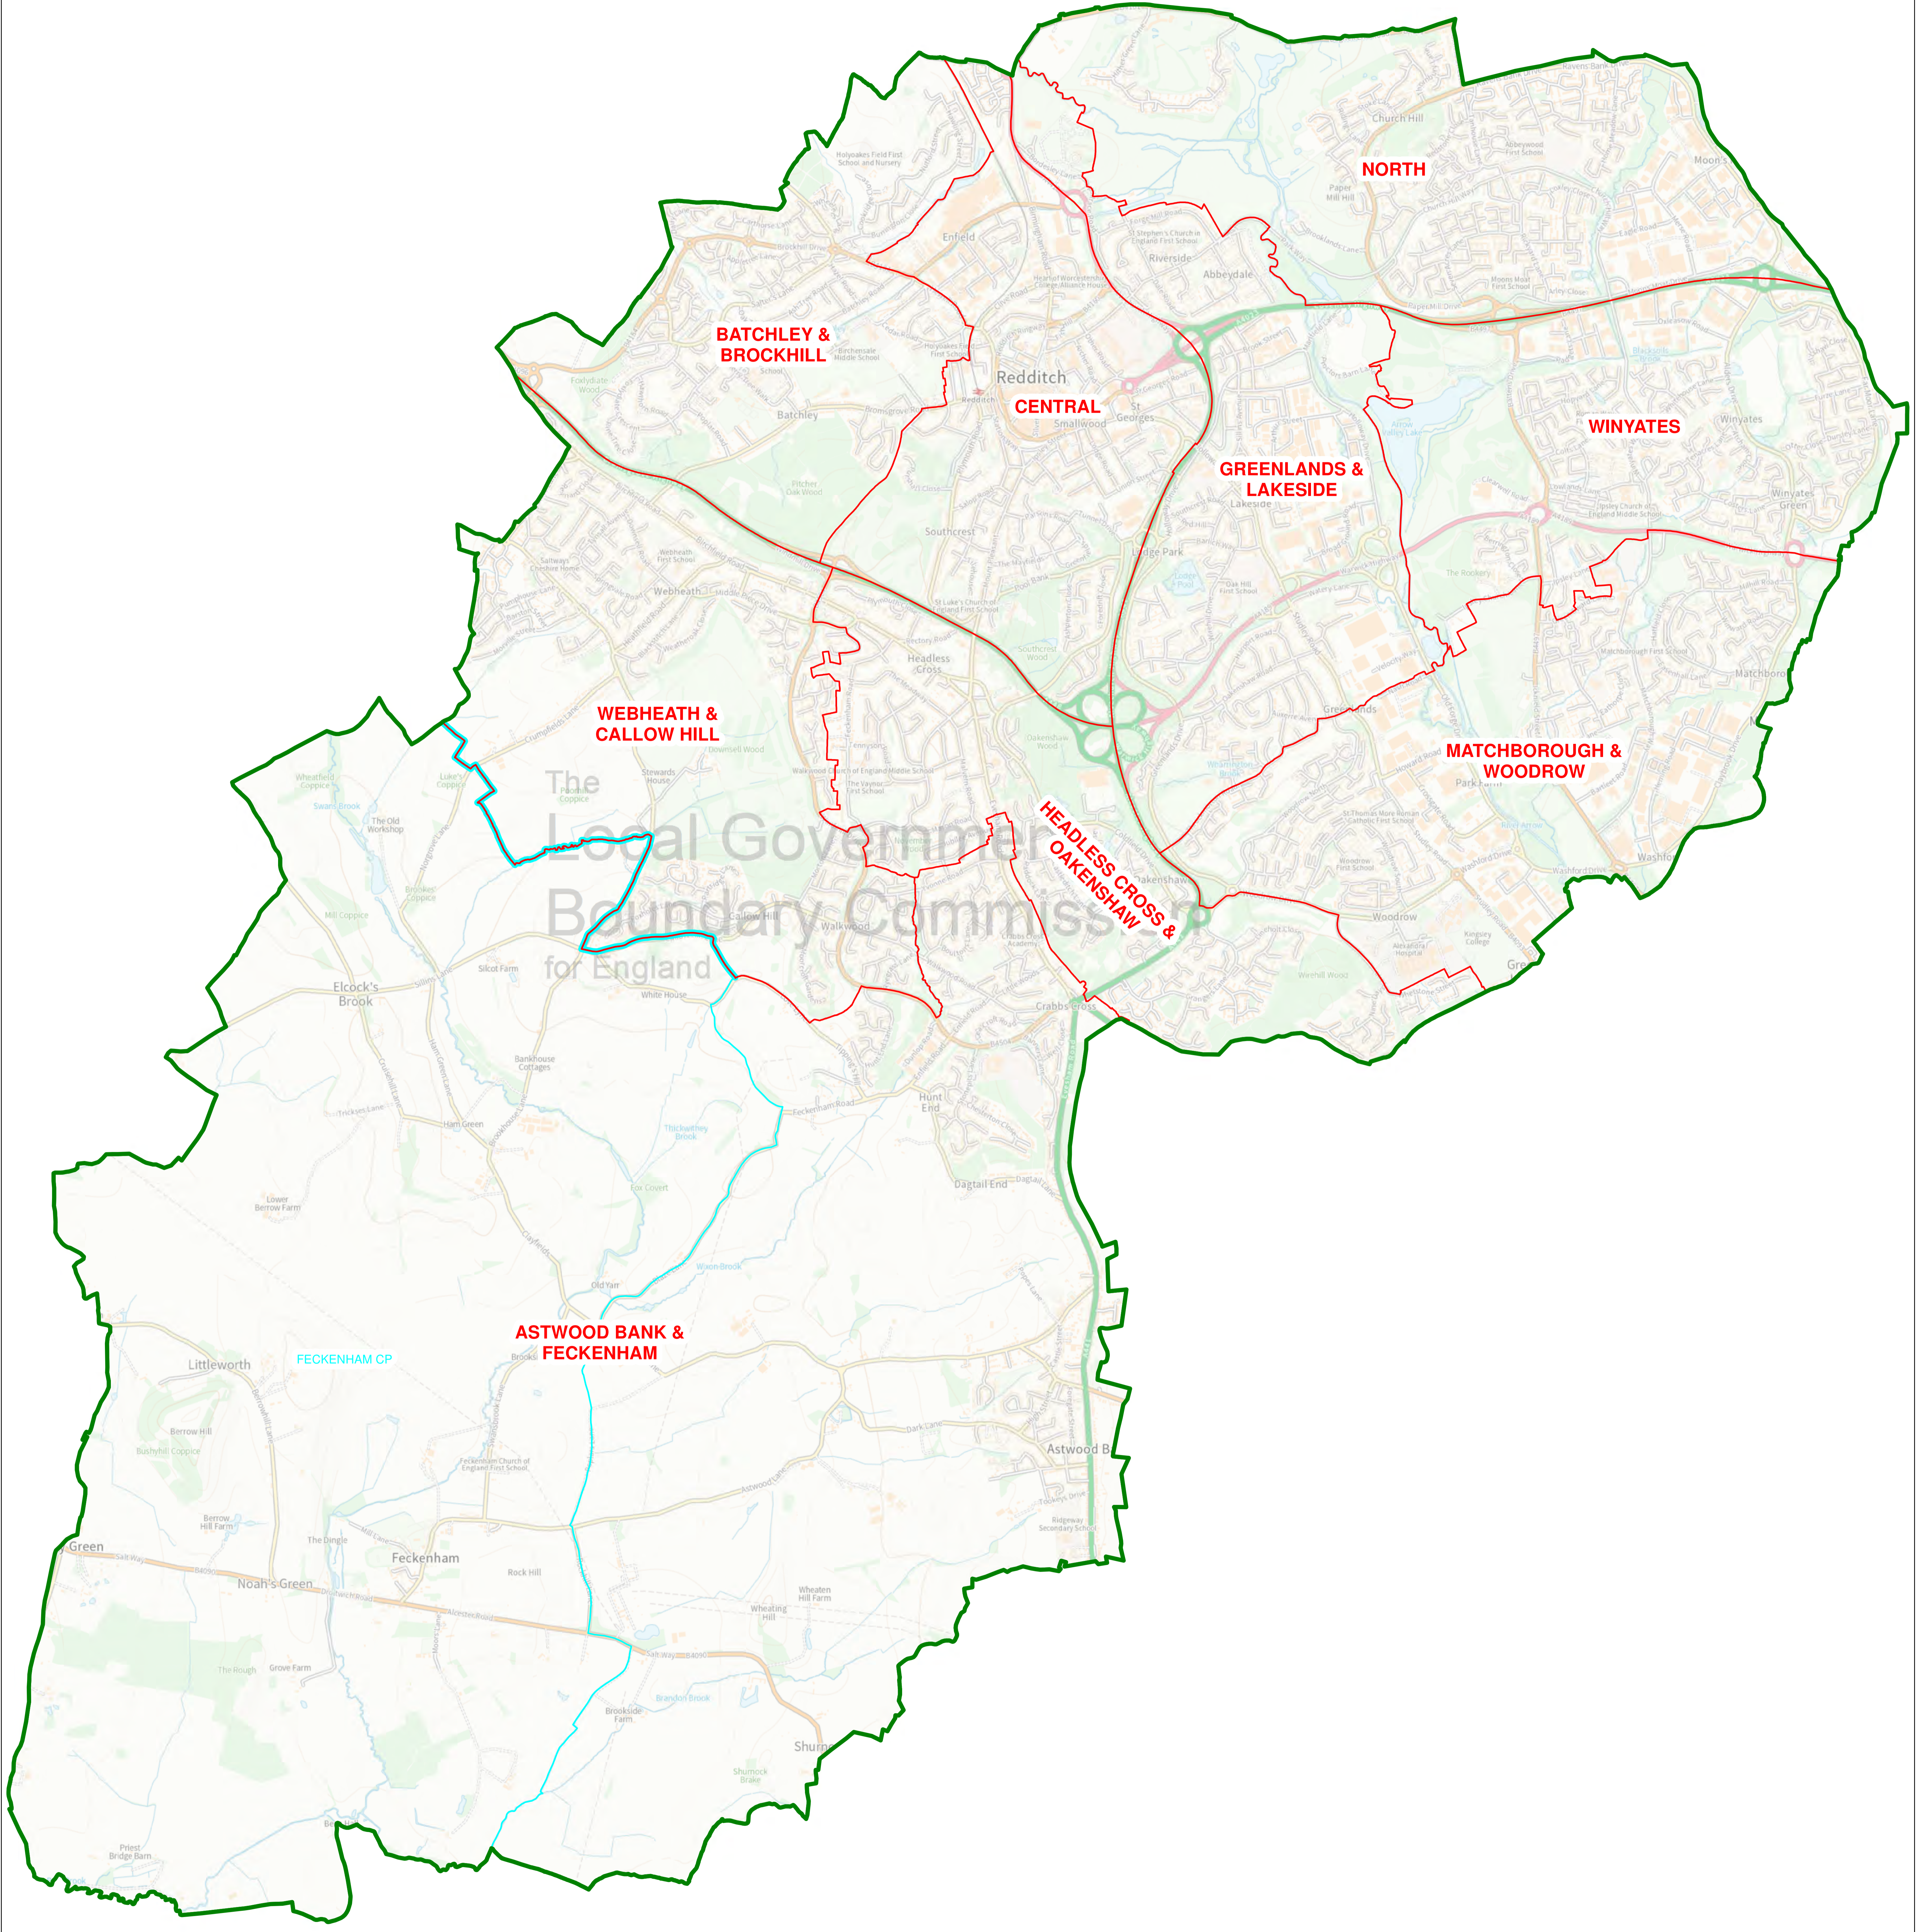

Map referred to in the Redditch (Electoral Changes) Order 2023
Sheet 1 of 1

Boundary alignment and names shown on the mapping background
may not be up to date. They may differ from the latest boundary information
applied as part of this review.

KEY	
	BOROUGH COUNCIL BOUNDARY
	WARD BOUNDARY
	PARISH BOUNDARY
	WARD BOUNDARY COINCIDENT WITH PARISH BOUNDARY
	WINYATES WARD NAME
	FECKENHAM CP PARISH NAME